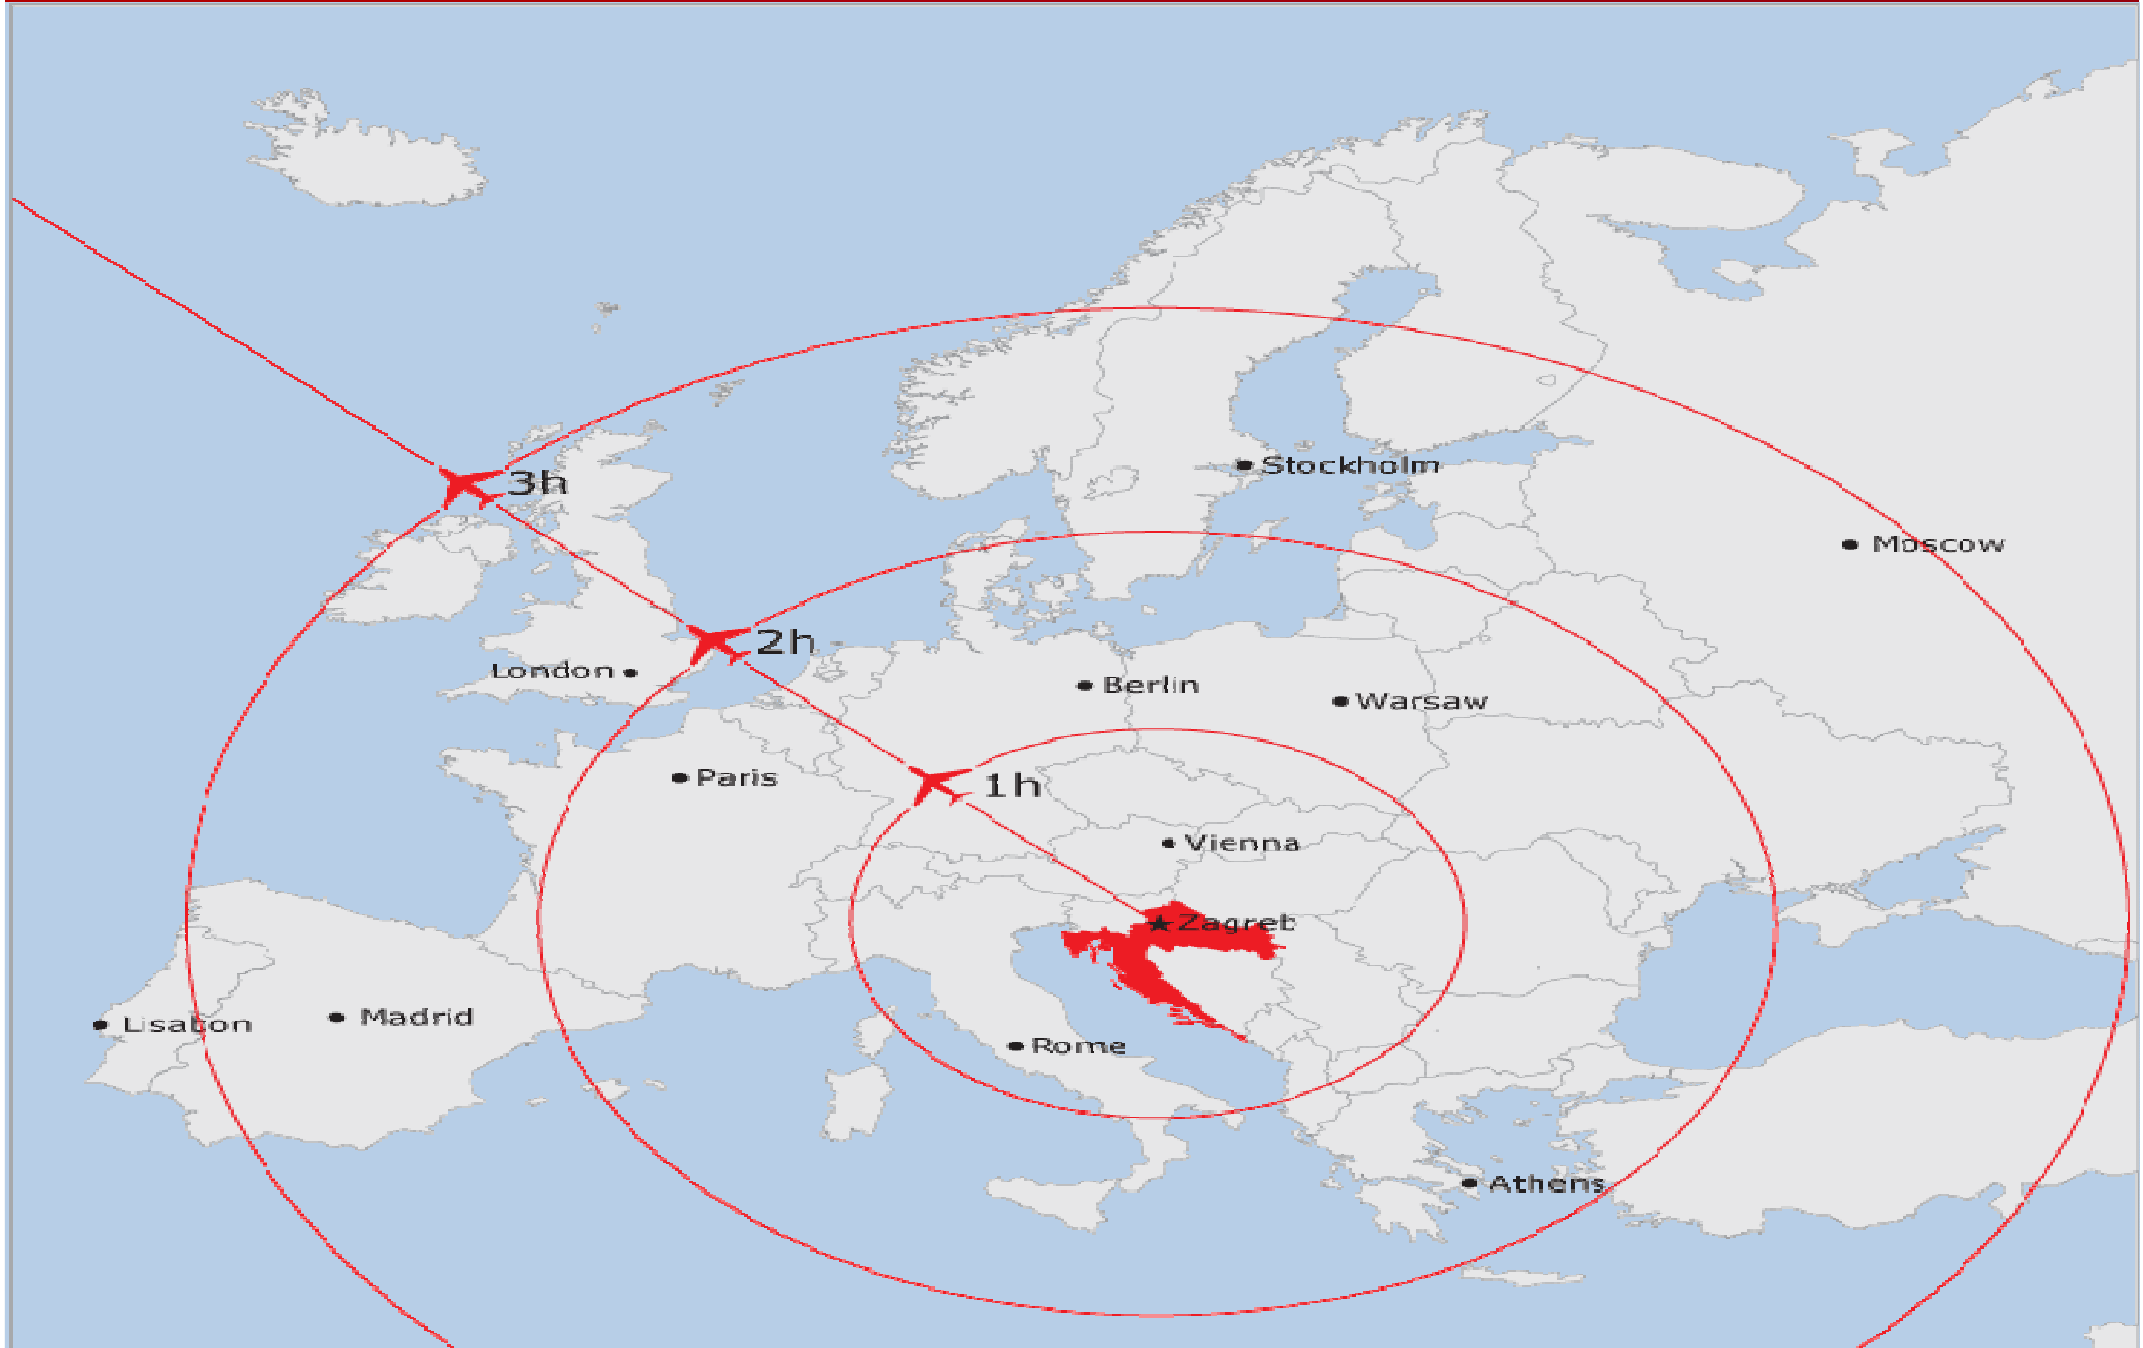

VLADA REPUBLIKE HRVATSKE

www.vlada.hr

Croatia

New EU entry point for investors

Domagoj Juričić

State Secretary

Vienna, 21. Noveber 2011

The farthest reaching European sea inlet

Port of Rijeka Advantages

Transit time from Far East to Central Europe

New entry point to the EU market

Regional access to market of aprox. 30 mil people

www.investincroatia.org

e-catalog
of investment projects