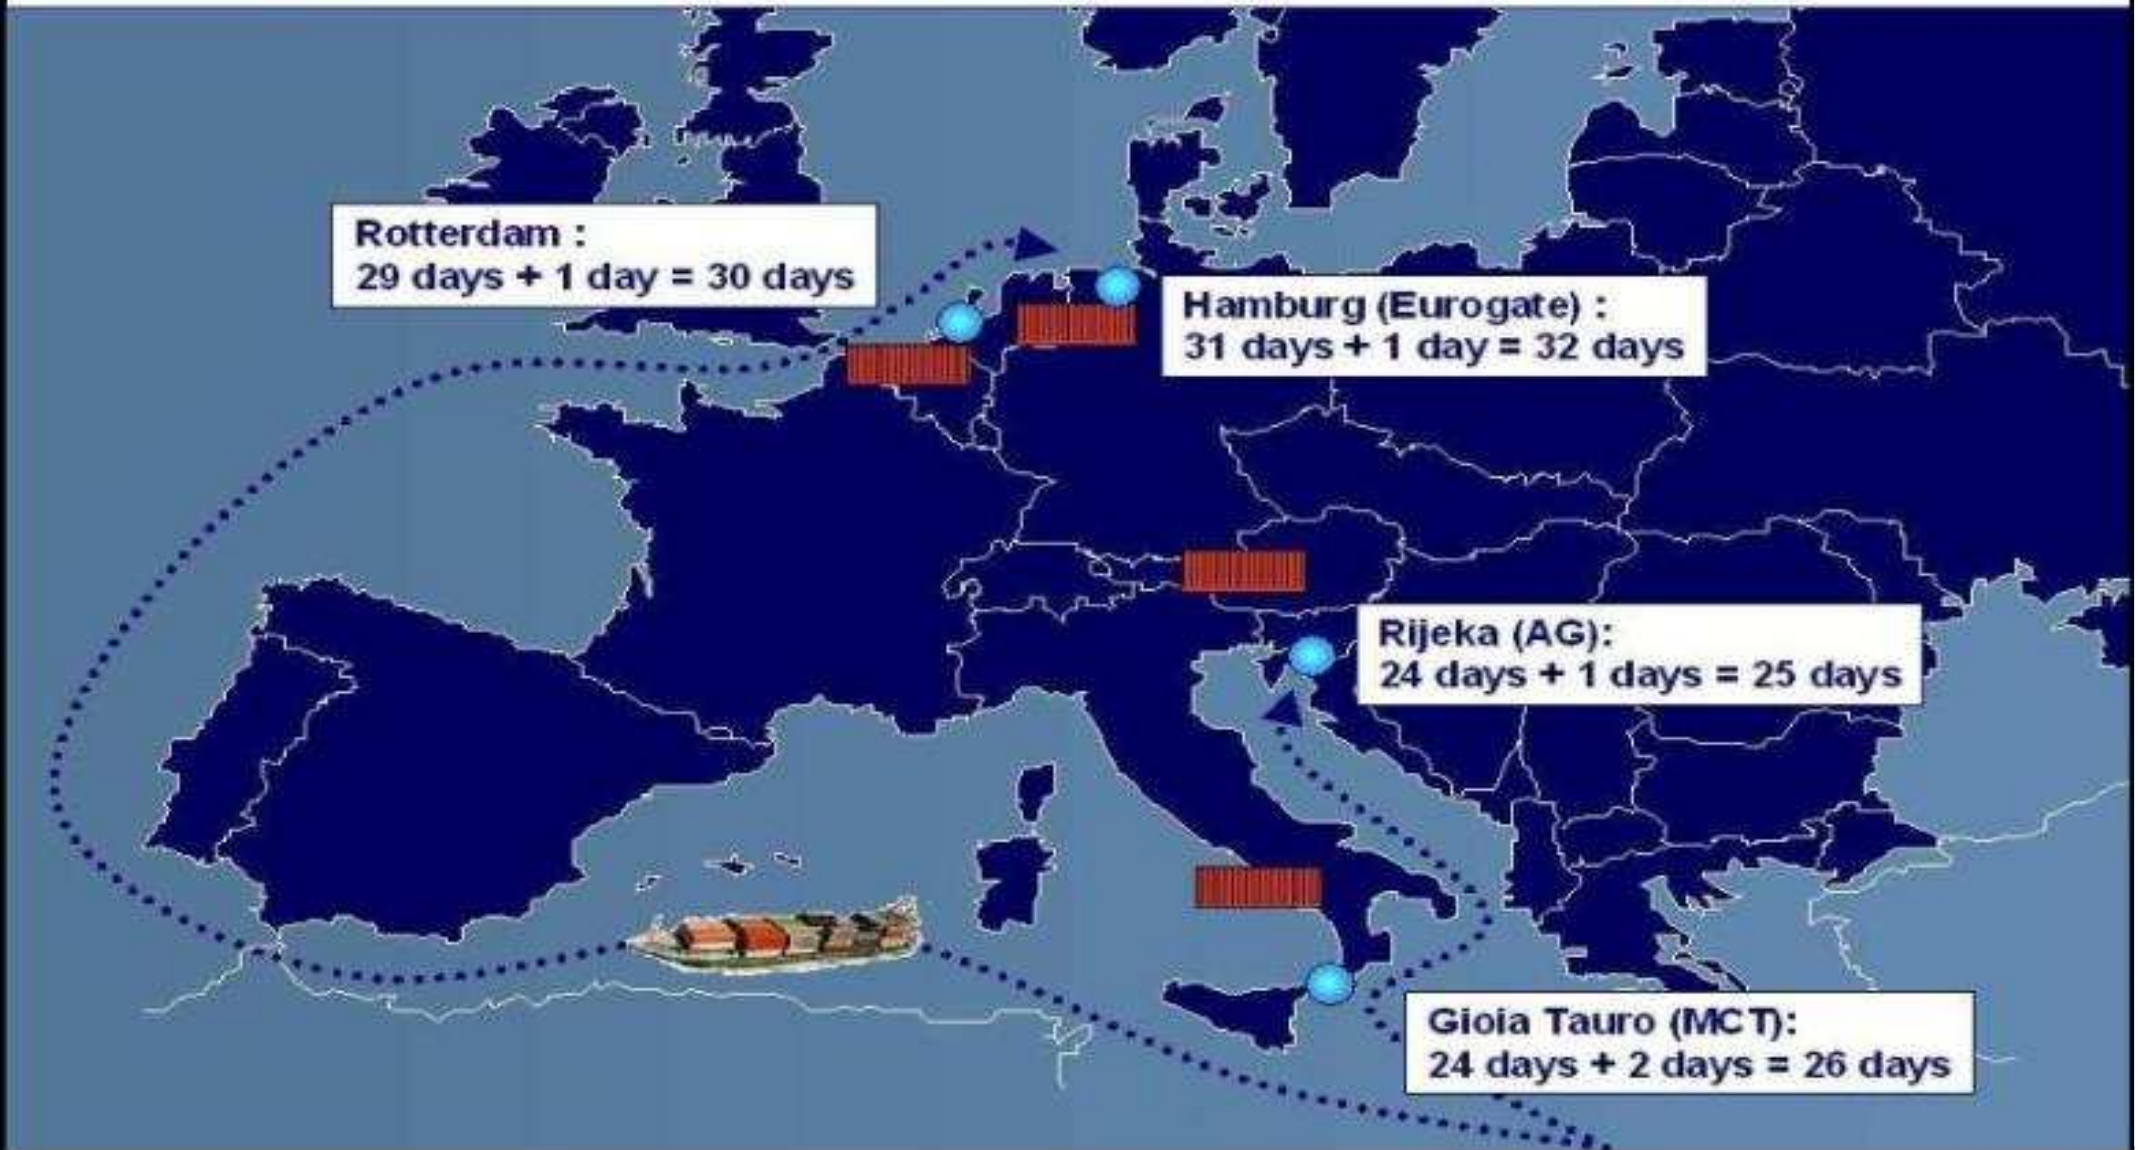

VLADA REPUBLIKE HRVATSKE

www.vlada.hr

Croatia

New EU entry point for investors

Domagoj Juričić

State Secretary

Vienna, 21. Noveber 2011

The farthest reaching European sea inlet

Port of Rijeka Advantages

Transit time from Far East to Central Europe

New entry point to the EU market

Regional access to market of aprox. 30 mil people

www.investincroatia.org

e-catalog
of investment projects