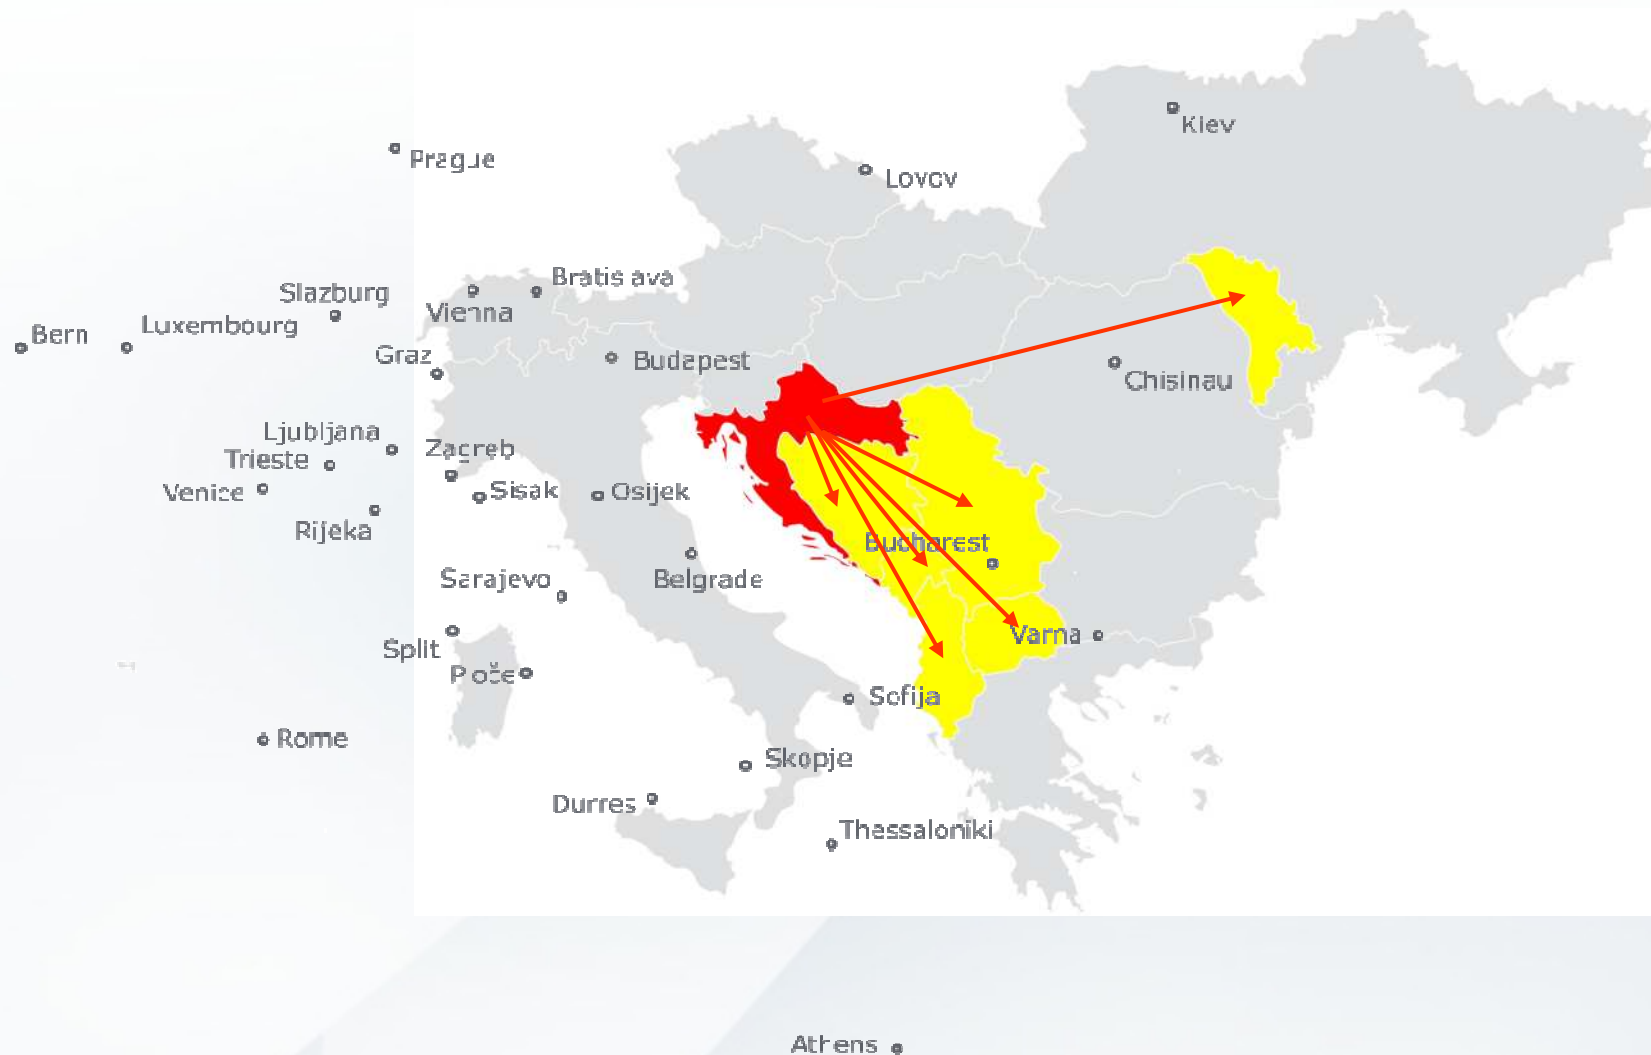

VLADA REPUBLIKE HRVATSKE

www.vlada.hr

Croatia

New EU entry point for investors

Domagoj Juričić

State Secretary

Vienna, 21. Noveber 2011

The farthest reaching European sea inlet

Port of Rijeka Advantages

Transit time from Far East to Central Europe

New entry point to the EU market

Regional access to market of aprox. 30 mil people

www.investincroatia.org

e-catalog
of investment projects