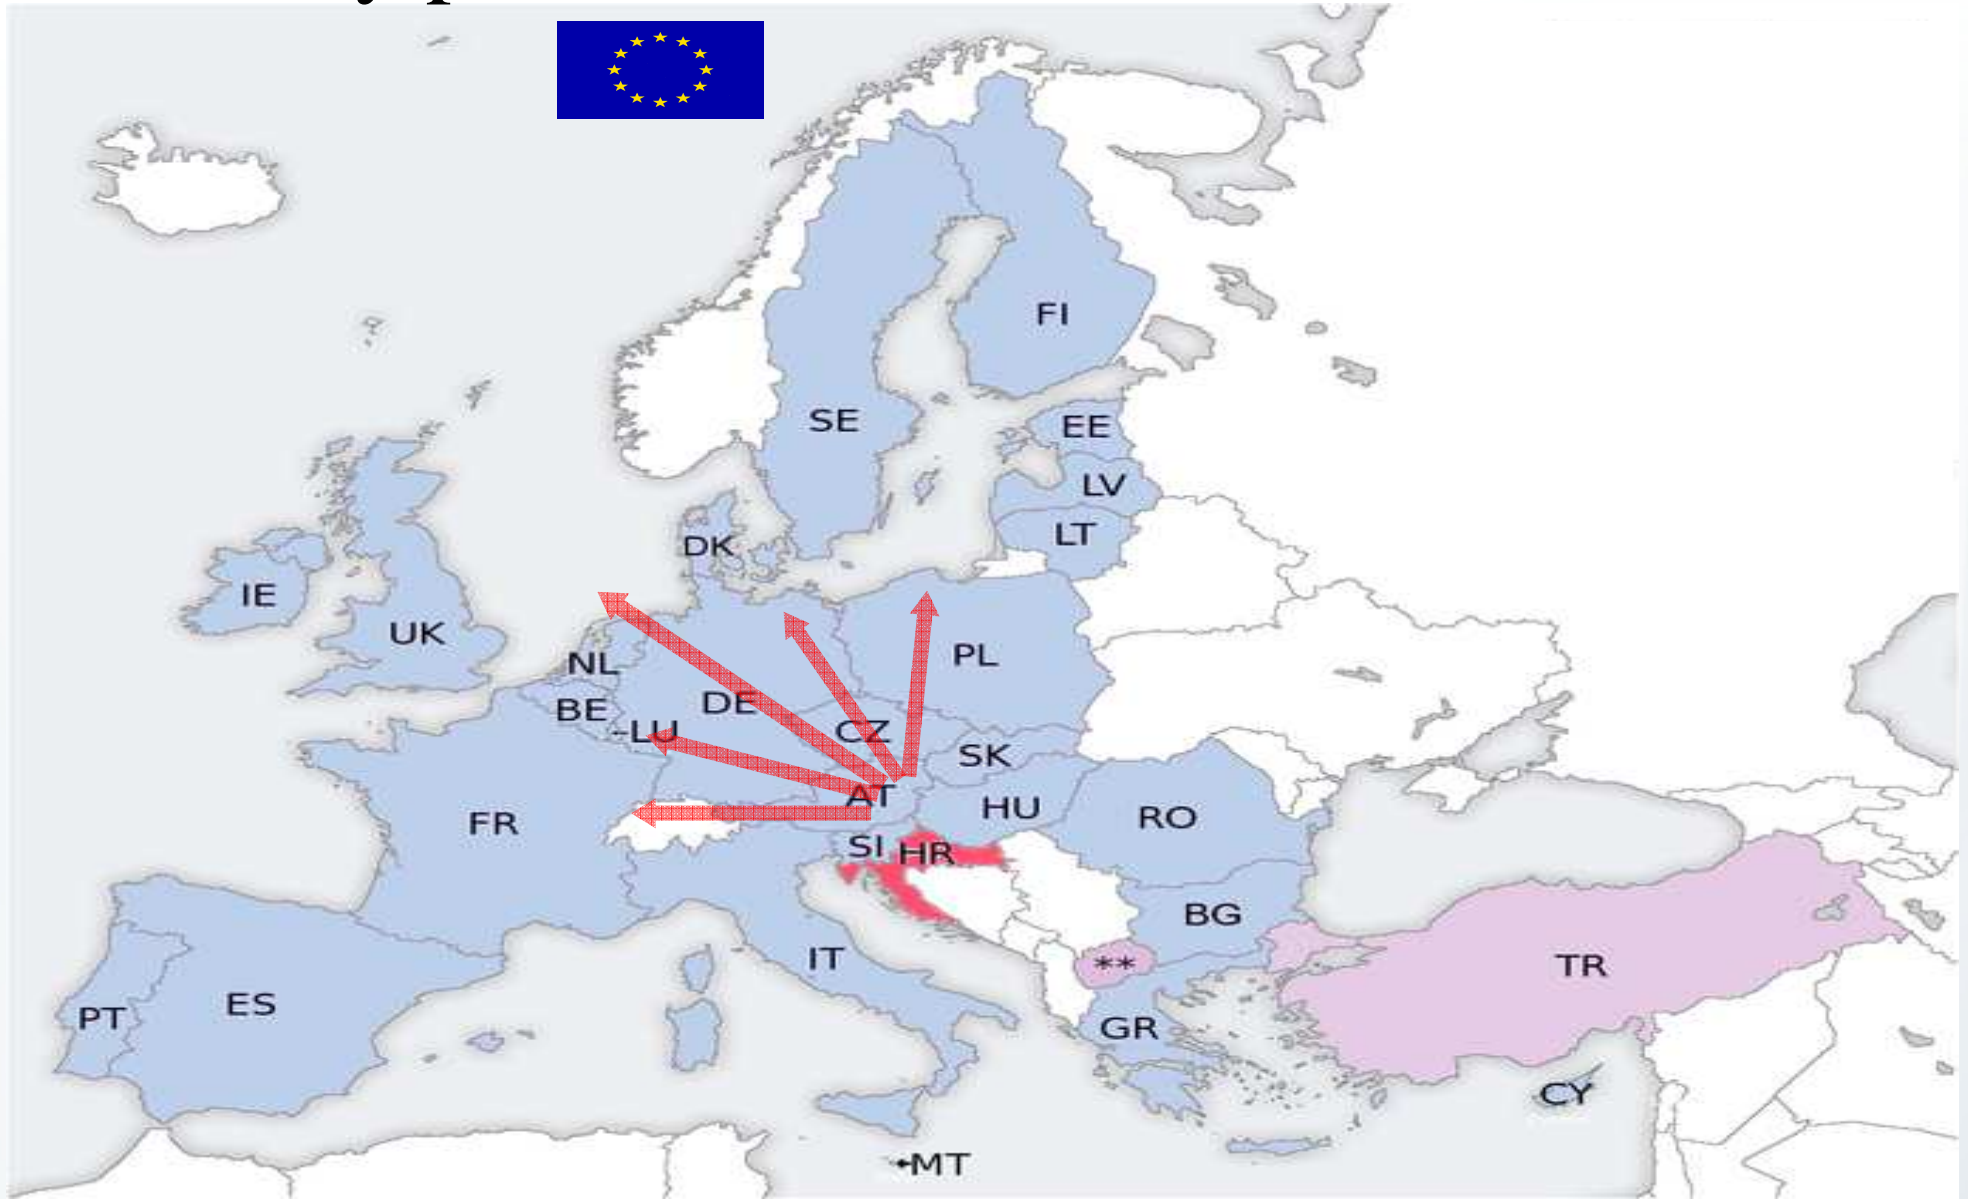

VLADA REPUBLIKE HRVATSKE

www.vlada.hr

Croatia

New EU entry point for investors

Domagoj Juričić

State Secretary

Vienna, 21. Noveber 2011

The farthest reaching European sea inlet

Port of Rijeka Advantages

Transit time from Far East to Central Europe

New entry point to the EU market

Regional access to market of aprox. 30 mil people

www.investincroatia.org

e-catalog
of investment projects